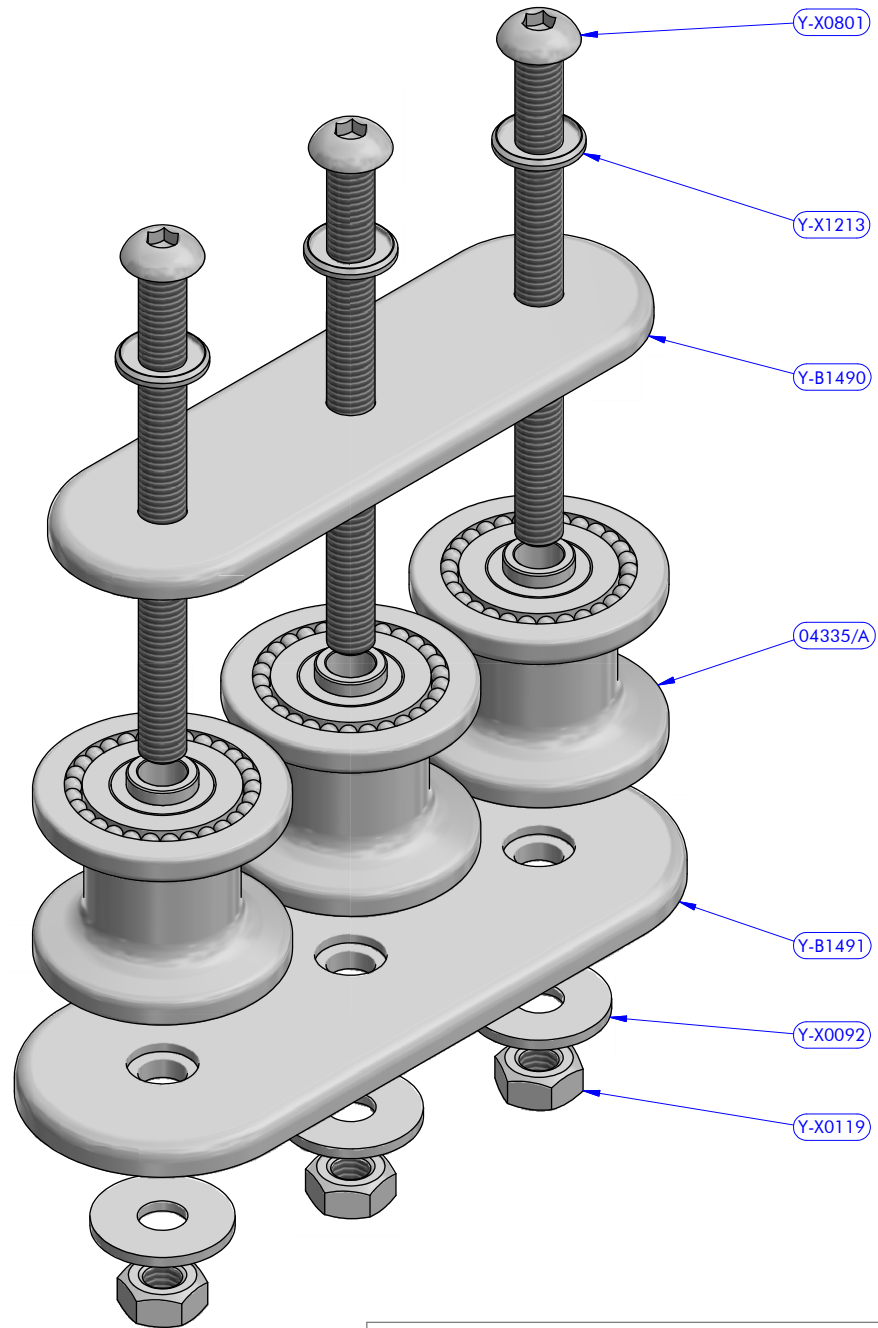

Sheave assy
code 04335/A

PART LIST			
CODE	DESCRIPTION	MATERIAL	Q.TY
04335/A	Sheave	Various	3
Y-B1490	Upper cheekplate	Aluminium	1
Y-B1491	Lower cheekplate	Aluminium	1
Y-X0092	Washer	S.Steel	3
Y-X0119	Nut	S.Steel	3
Y-X0801	Screw	S.Steel	3
Y-X1213	Washer	Plastic	3

DATE

REV.

DESCRIPTION

Exploded view

MODEL CODE

DWG N.

20041509

1 / 1
PG.